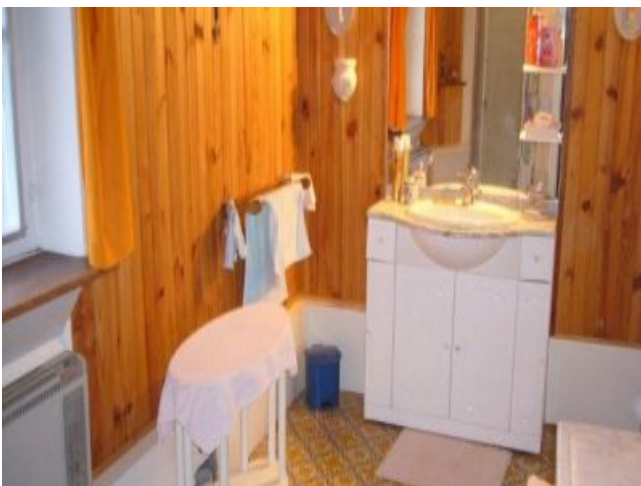

PA-18

Region : Paris and its surroundings