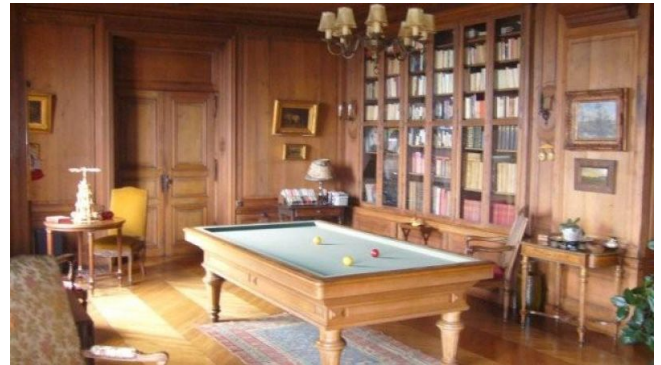

PA-32

Region : Paris and its surroundings

Rolleboise - 78270
château, 8 rooms
2000m2, Land: 7500m2
terrace, garage

Vénale value: 2,290,000 €
Bouquet : 1,090,000 €
Monthly rent : 6,490 €
Viager: H 79years / F 71years

Viager Libre

Descriptif :

Specific Informations:

Contact our Viager Europe agent regarding this property:

Region : Paris and its surroundings

Guilhem Biju-Duval

Viager Europe agent for Paris

T : 01 42 03 98 41 M : 06 63 84 12 15

Email : paris@viager-europe.com